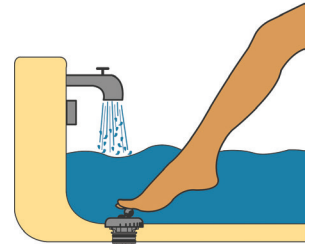

- No tools needed.
- Flip-It Tub Stopper will fit 95% of all Tub drain openings—replaces all types of stopper assemblies.
- Comes with (10) “O” Rings to ensure a perfect fit in 1-3/8”- 1-5/8” Tub drains.
- Open or close with a touch of the finger or toe.
- No need to remove the existing drain plug.
- One piece construction—made of top quality DELRIN or POM and ABS plastic.

Convert your tub drain in minutes!

Stock One Part
Instead of 100+