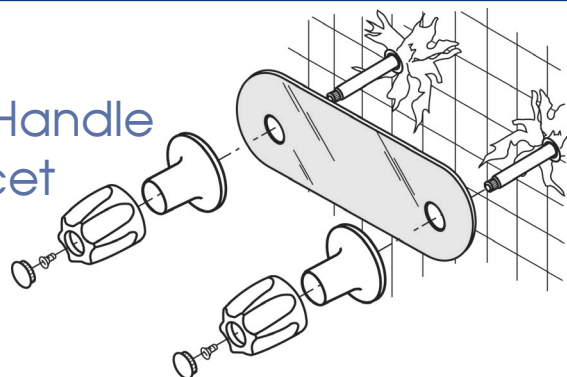

For Two-Handle Tub Faucet

- Conceals damaged/cracked tiles around tub and shower fittings.
- Add a decorative touch to any bath or shower! The beautiful and functional Cover Up matches any decor.

Part Number	Description	Package	Barcode	Inner Carton			Master Carton		
				Quantity Per Carton	L-W-H (Inches)	Weight (Pounds)	Quantity Per Carton	L-W-H (Inches)	Weight (Pounds)
CU-200	Two-Handle Cover Up	Retail-Header/ Polybag	72441102001-2	12	14.5 x 8.5 x 2.5	6.0	36	11 x 9 x 15	19.0

Note: Order Any Quantity, $25.00 Minimum
Cover Ups available in bulk.