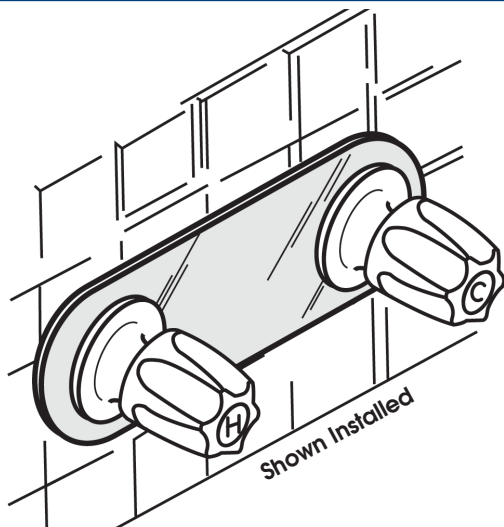

Cover Up™

The Elegance of Mirrored Acrylic

For Three-Handle Tub Faucet

- Conceals damaged/cracked tiles around tub and shower fittings.
- Add a decorative touch to any bath or shower! The beautiful and functional Cover Up matches any decor.
- The mirrored acrylic Cover Up installs in just minutes.
- Fits all standard bath/shower fittings.
- Save customers the expense of a new tile job.

No Special Tools are Required!

Part Number	Description	Package	Barcode	Inner Carton			Master Carton		
				Quantity Per Carton	L-W-H (Inches)	Weight (Pounds)	Quantity Per Carton	L-W-H (Inches)	Weight (Pounds)
CU-300	Three-Handle Cover Up	Retail-Header/ Polybag	72441103001-1	12	14.5 x 8.5 x 2.5	6.0	36	11 x 9 x 15	19.0

For Two-Handle Tub Faucet

- Conceals damaged/cracked tiles around tub and shower fittings.
- Add a decorative touch to any bath or shower! The beautiful and functional Cover Up matches any decor.

Part Number	Description	Package	Barcode	Inner Carton			Master Carton		
				Quantity Per Carton	L-W-H (Inches)	Weight (Pounds)	Quantity Per Carton	L-W-H (Inches)	Weight (Pounds)
CU-200	Two-Handle Cover Up	Retail-Header/ Polybag	72441102001-2	12	14.5 x 8.5 x 2.5	6.0	36	11 x 9 x 15	19.0

Note: Order Any Quantity, $25.00 Minimum
Cover Ups available in bulk.