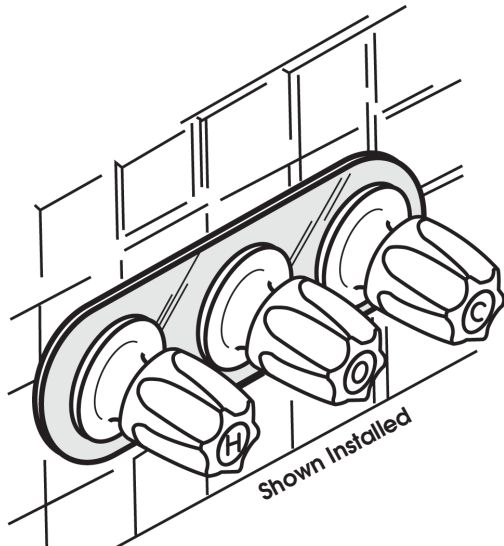

Cover Up™

The Elegance of Mirrored Acrylic