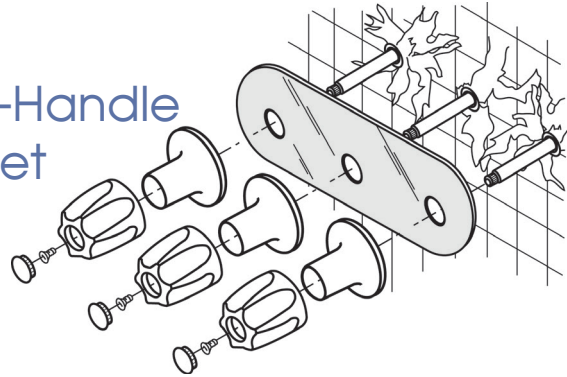

## No Tools Needed!

- Contains a unique ball-shift toggle system. Flip right to close, Flip left to open.
- Fits most popular lavatory Sink drain openings.
- Simple to install; no tools needed.
- Eliminates annoying pop-up stoppers which seldom hold water.
- Can be easily removed for cleaning.

## For Three-Handle Tub Faucet

- Conceals damaged/cracked tiles around tub and shower fittings.
- Add a decorative touch to any bath or shower! The beautiful and functional Cover Up matches any decor.
- The mirrored acrylic Cover Up installs in just minutes.
- Fits all standard bath/shower fittings.
- Save customers the expense of a new tile job.