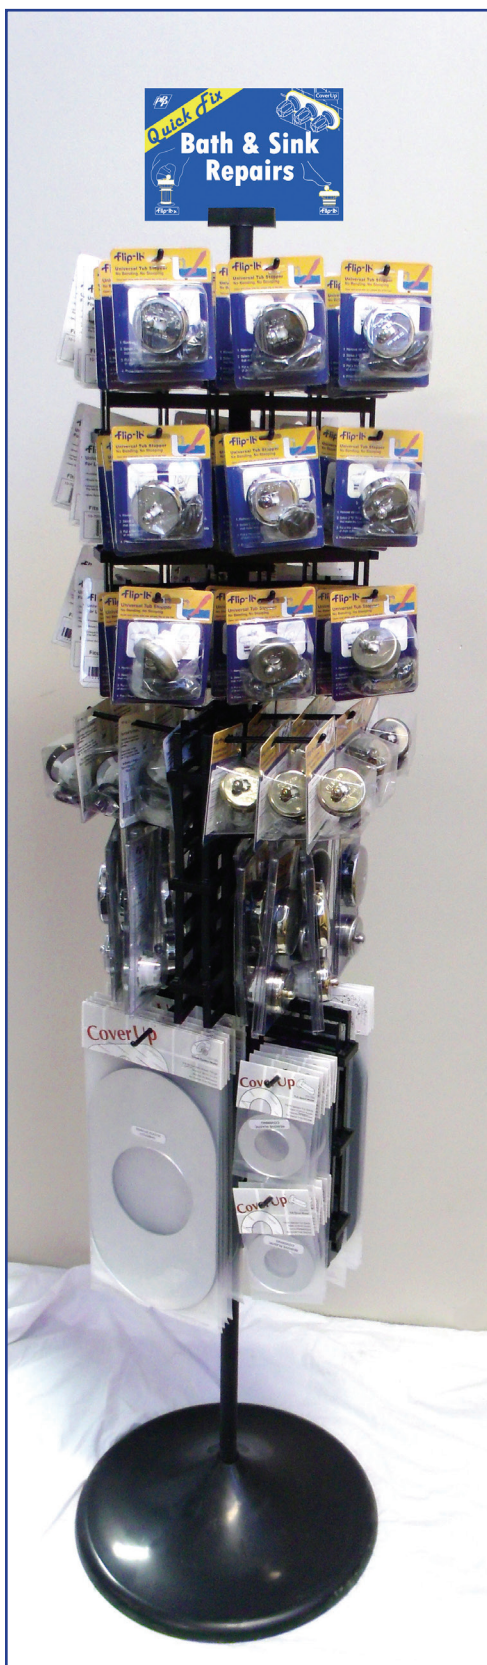

Compact way to promote your Flip-It Stoppers' and Cover Up's Profit Center!

Order # P900-0-5