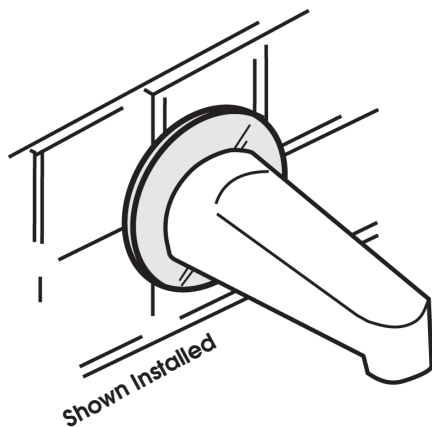

Cover Up™

The Elegance of Mirrored Acrylic

For Single-Handle Tub Faucet

- Conceals damaged/cracked tiles around tub and shower fittings.
- Add a decorative touch to any bath or shower! The beautiful and functional Cover Up matches any decor.

Excellent product to convert a Three-Handle System to a Single Handle System!

Part Number	Description	Package	Barcode	Inner Carton			Master Carton		
				Quantity Per Carton	L-W-H (Inches)	Weight (Pounds)	Quantity Per Carton	L-W-H (Inches)	Weight (Pounds)
CU-100	Single Control Cover Up	Retail-Header/ Polybag	72441101001-3	12	14.5 x 8.5 x 2.5	6.0	36	11 x 9 x 15	19.0

For Tub Spout or Shower Arm

- Conceals damaged/cracked tiles around tub and shower fittings.
- Add a decorative touch to any bath or shower! The beautiful and functional Cover Up matches any decor.

Part Number	Description	Package	Barcode	Inner Carton			Master Carton		
				Quantity Per Carton	L-W-H (Inches)	Weight (Pounds)	Quantity Per Carton	L-W-H (Inches)	Weight (Pounds)
CU-050	Tub Spout Cover Up	Retail-Header/ Polybag	72441100501-9	12	4 x 4 x 4	0.70	48	12 x 9 x 7	3.0

Note: Order Any Quantity, $25.00 Minimum
Cover Ups available in bulk.