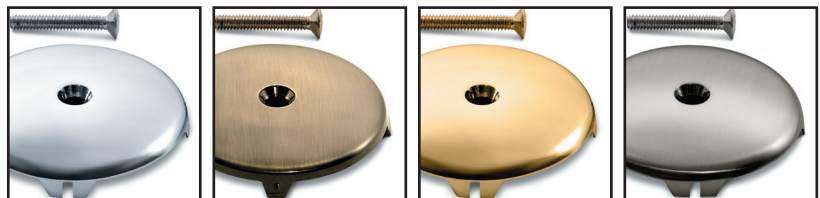

Available Finish Colors:

*Chrome

Antique Brass

Polished Brass

*Satin Nickel

*Most Popular

Part Number	Finishes	Package	Barcode	Inner Carton			Master Carton		
				Quantity Per Carton	L-W-H (Inches)	Weight (Pounds)	Quantity Per Carton	L-W-H (Inches)	Weight (Pounds)
P10-300	Chrome	Retail-Clamshell	72441110300-5	5	10 x 7 x 2	3.0	25	16 x 16 x 16	10.0
P30-400	Antique Brass	Retail-Clamshell	72441130400-6	5	10 x 7 x 2	3.0	25	16 x 16 x 16	10.0
P90-350	PVD Polished Brass	Retail-Clamshell	72441197350-9	5	10 x 7 x 2	3.0	25	16 x 16 x 16	10.0
P90-325	PVD Satin Nickel	Retail-Clamshell	72441189325-8	5	10 x 7 x 2	3.0	25	16 x 16 x 16	10.0

Note: Order Any Quantity, $25.00 Minimum